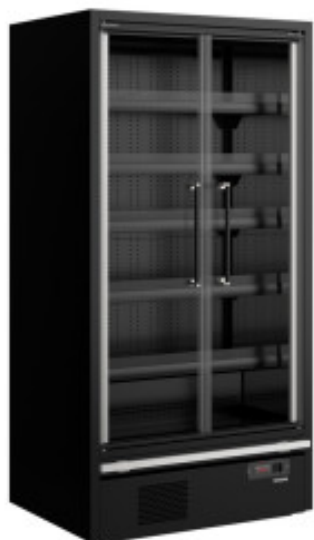

Black Supermarket Refrigerated Display Case - 2 Glass Doors - 472 L TDGALAXYGP10FGDBLACK

TEFCOLD 

Product Features:

Food : 220-240-v	Volume (L) : 472	Type of Door : fighter
Minimum Temperature (°C) : -1	Maximum Temperature (°C) : 5	Door : glazed
Number of doors : 2	Exterior Finish : black-lacquered	Length (mm) : 1018
Depth (mm) : 740	Height (mm) : 2040	Weight (kg) : 264
Power (W) : 580	Subject : steel	Interior Lighting : yes
Color : black	Type of Cold : ventilated	Energy class : b
Climate class : 3	Refrigerant gas included : r290	