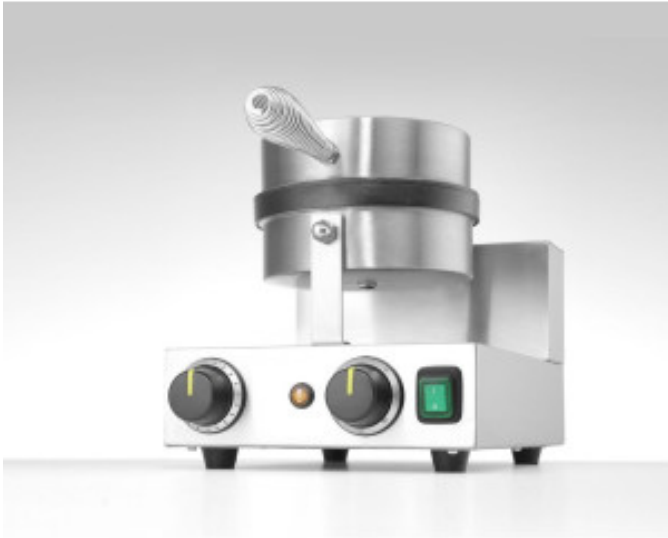

# Round Waffle Maker - Ø 190 mm Brussels

HN212172

## Product Features:

<b>Food :</b> 230-v	<b>Type of Order :</b> electronics	<b>Minimum Temperature (°C) :</b> 220
<b>Maximum Temperature (°C) :</b> 50	<b>Plate coating :</b> teflon	<b>Length (mm) :</b> 250
<b>Depth (mm) :</b> 380	<b>Height (mm) :</b> 590	<b>Weight (kg) :</b> 6.48
<b>Subject :</b> source	<b>Power (W) :</b> 1000	<b>Inverse Rotation :</b> no
<b>Requires an electrician :</b> no	<b>Field of use :</b> interior	<b>Type of Waffles :</b> brussels
<b>Type of stainless steel :</b> stainless-steel-18-0	<b>Number of waffles :</b> 1	